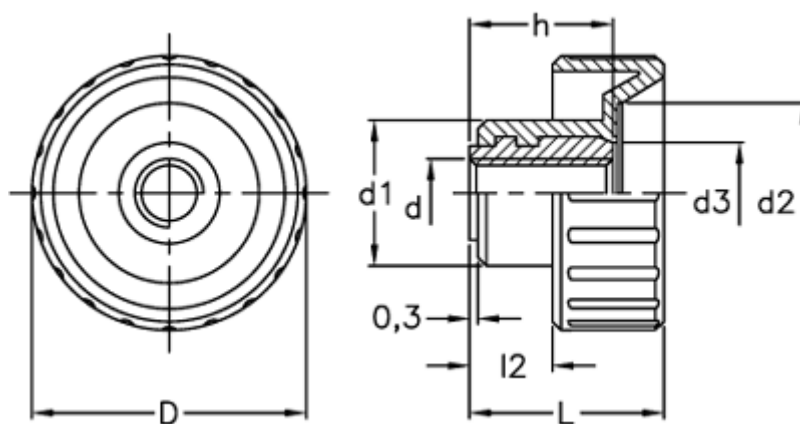

Data Sheet

Article number: 2302006331

Description: E+G Fluted grip knob
BT.16 FP-M4

Measures

d	= 16
d1	= 11
d2	= 9
d3	= 5
d 6H	= M4
h	= 10
L	= 13.0
l2	= 5.0